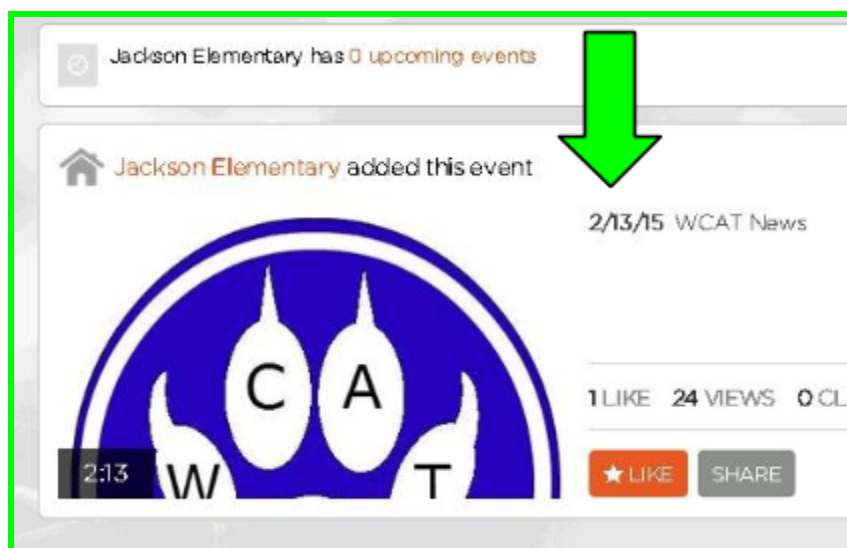

1. To view video, choose the News link from your school web site. (under Information tab)

2. Choose the most recent video for current broadcast:

Next page for more info.

3. You will need to create an account to view video. Enter in your name, school email and password of choice to view. Save this information for viewing next time by logging in with the information.