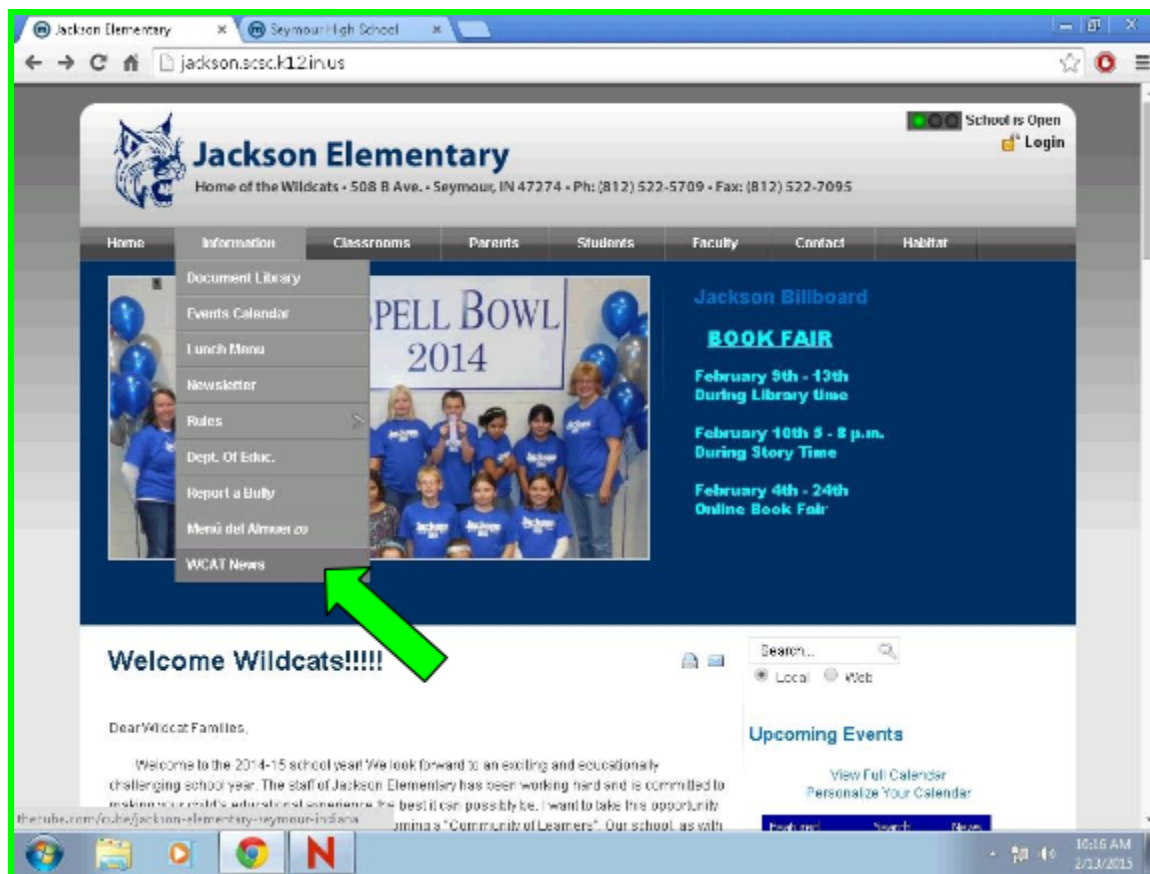

1. To view video, choose the News link from your school web site. (under Information tab)

2. Choose the most recent video for current broadcast:

Next page for more info.

3. You will need to create an account to view video. Enter in your name, school email and password of choice to view. Save this information for viewing next time by logging in with the information.